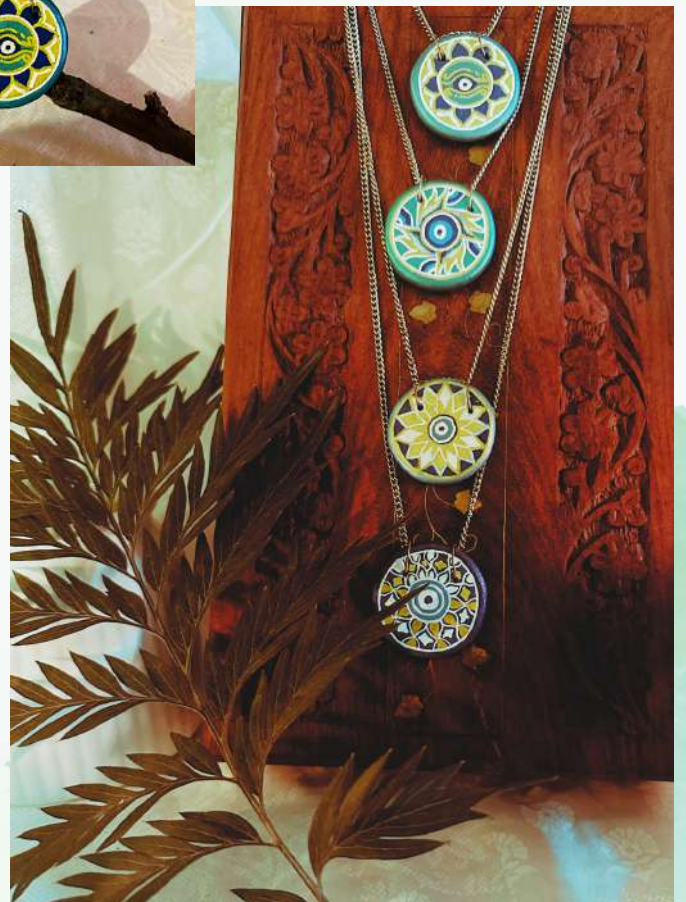

The background features several watercolor illustrations of butterflies in various shades of blue and green, interspersed with clusters of small, rounded green leaves. A large, irregular, light teal watercolor wash is centered on the page, serving as a backdrop for the text.

PORTFOLIO
by Pragya Jaiswal

Wired Pearl and Beads Bracelet

Clay Necklace

Wired Pearl and Beads Earrings

Layered Clay Necklace

Mirror and Thread Necklace Set

Beads Necklace Set

Wired Pearl and Beads Necklace

A watercolor illustration featuring several butterflies in shades of blue, teal, and light green, interspersed with clusters of small green leaves. The butterflies are depicted in various poses, some as if in flight. A large, soft-edged teal watercolor wash is centered on the page, serving as a background for the text.